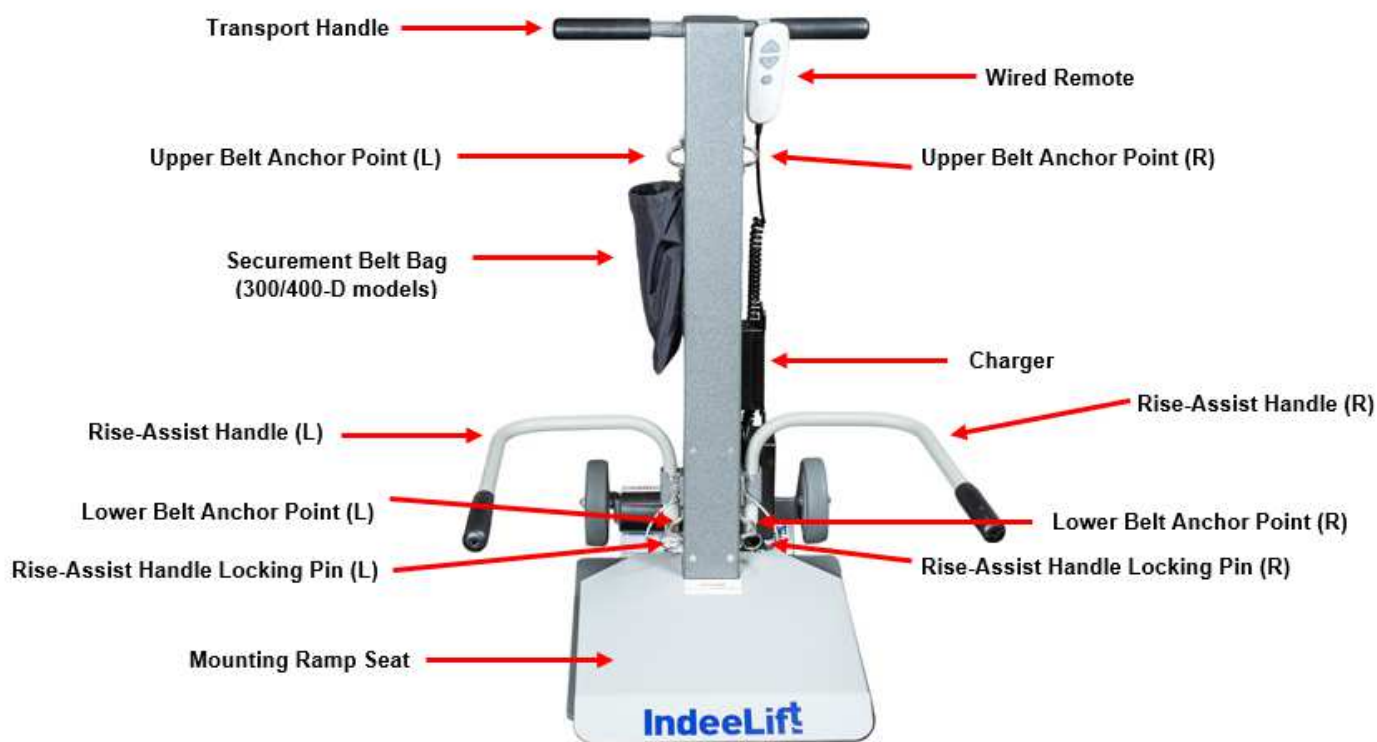

These units are identical except the HFL-300 lifts a person up to 300 lbs. (136kg), and the HFL-400 lifts a person weighing up to 400 lbs. (181kg.). Lifts individuals to a seated position allowing them to stand up or transfer to and/or from a wheelchair, bed, commode, exercise equipment or even the floor.

In Care Centers (assisted living, senior housing, senior centers, hospice and mobile caregivers), allows caregivers to easily & safely recover fallen residents.

Seated Transfers

Dual Safety Belts

Summary of Features

- Beveled seat-front for easy slide on transfer surface
- Wired remote for convenient operation
- Swinging/Removable Rise Assist Handles for secure transfers
- Dual securement belts for added safety
- Powder coated for easy cleaning
- Small footprint for tight spaces
- Lithium-Ion battery powered with automatic charger
- 9' (2.74m) power cord

Physical Specifications

HFL-300 Safe Working Load.....	300 lbs. (136 kg)
HFL-400 Safe Working Load.....	400 lbs. (181kg.)
Maximum Length.....	21" (584mm)
Maximum Height.....	50" (1270 mm)
External Width.....	15" (381 mm)
Maximum Seat Height.....	21" (584 mm)
Wheels.....	5" (127 mm)
Total Weight.....	67 lbs. (30.4 kg)